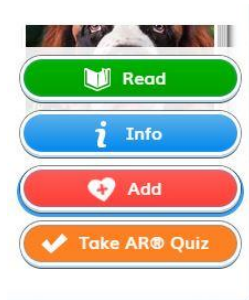

Taking Accelerated Reader Tests in the MyOn Program

Once students login to the MyOn program (see directions below), they can take AR tests over books they have read in MyOn.

- When they hover over the book, options like in the picture below will pop up automatically.

- They will click on the orange "Take AR Quiz" button.
- This will take them straight to the AR login page where they will login to AR with their regular AR login.

A login form titled "Log In". It has two input fields: "User Name" and "Password". Below the fields is a blue button labeled "Log In".